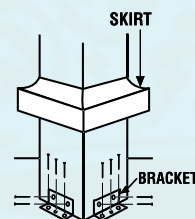

COLONIAL LAMP POST

CHAMFERED LAMP POST

Dixie Colonial Synthetic Post—

Two (2) post fasteners are shipped with each Colonial post.

Top view of fastener

Side view (cut-away)

Dixie Square Synthetic Post—

Two (2) post fasteners are shipped with each post.

Top view of fastener

Side view (cut-away)

OPTIONAL:

Fastening Kits
Each kit comes complete with skirt, brackets, and TapCon screws for wood or concrete substrates. Available for all synthetic post styles.