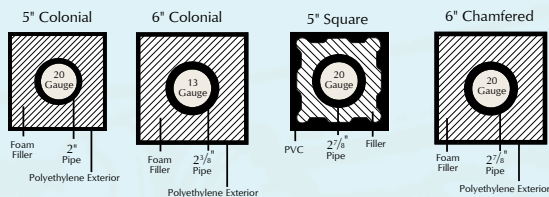

Dixie Colonial Lamp Post

6" x 6"	3 1/2 & 5 1/2	38	51	N/A	7' 6 1/2"
---------	---------------	----	----	-----	-----------

Dixie Chamfered Lamp Post

6" x 6"	3 1/2 & 5 1/2	N/A	46 1/4	N/A	8
---------	---------------	-----	--------	-----	---

COLONIAL LAMP POST

CHAMFERED LAMP POST

Dixie Colonial Synthetic Post—

Two (2) post fasteners are shipped with each Colonial post.

Top view of fastener

Side view (cut-away)

Dixie Square Synthetic Post—

Two (2) post fasteners are shipped with each post.

Top view of fastener

Side view (cut-away)

OPTIONAL:

Fastening Kits
Each kit comes complete with skirt, brackets, and TapCon screws for wood or concrete substrates. Available for all synthetic post styles.