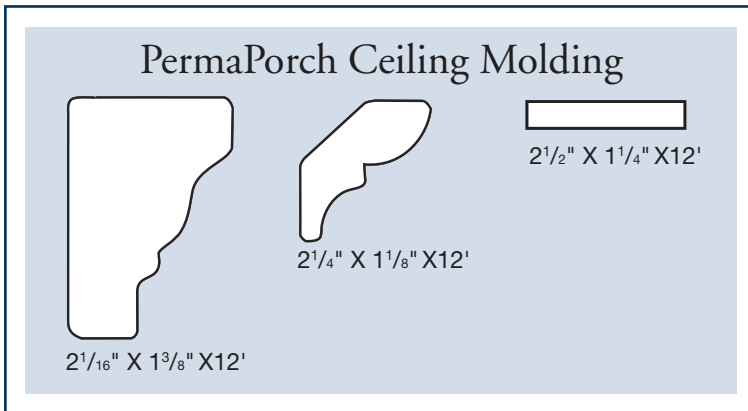

PermaPorch Ceiling

- Pre-finished white or sky blue
- Hidden Fastening (Blind Nail)
- Can be Installed on 24" Centers
- Can be easily painted
- 1 pc. (7⁷/₈" x 12') = 7.9 sq. ft. of Coverage
- 1 pc. (7⁷/₈" x 16') = 10.5 sq. ft. of Coverage

White

Sky Blue

Pre-Finished

The PermaPorch Ceiling comes pre-finished white or sky blue, ready to install in 12 ft. and 16 ft. lengths. It can also be painted to match the look and feel of your home. Then, to finish it off, choose from a variety of ceiling moldings available.